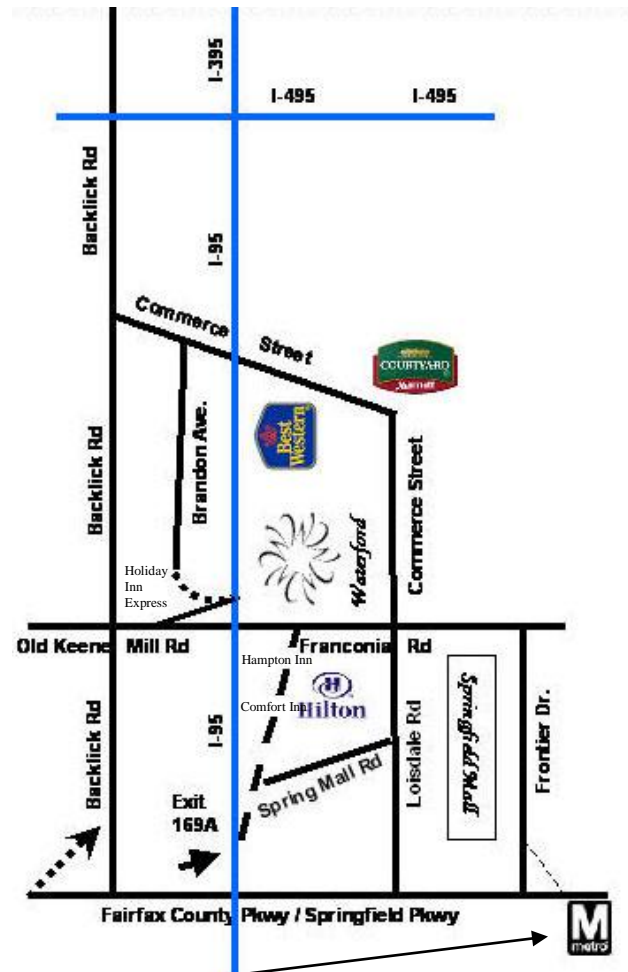

Conveniently located near the intersection of the Washington Beltway, I-395 and I-95.

From D.C.

Take I-395 South toward Richmond. Take the VA-644 W (exit 1B) toward Springfield. Take Old Keene Mill Rd ramp, then bear right onto the Brandon Ave. ramp. Stay right on Brandon to traffic light at Brandon/Commerce. Turn right on Commerce and follow to the Waterford on the right.

From Richmond

Take I-95 N to exit 169 A towards Franconia. Turn left at Light turn left onto Loisdale Rd. Stay straight on Loisdale which turns into Commerce St. After you go under the Franconia Rd. overpass, Waterford will be on your left.

Fairfax County Pkwy - Franconia/Springfield Pkwy

Go East and take the Backlick Rd. ramp. Turn left onto Backlick Rd. from ramp. Follow Backlick Rd. to Commerce St. and make a right. Follow Commerce St. to Waterford on right.

From Franconia/Springfield Pkwy

Take Manchester Blvd./Franconia Springfield Pkwy. Take Frontier Dr. ramp and turn right. Follow to Franconia Rd. and turn left. Follow to Commerce St. and turn right to Waterford on left.